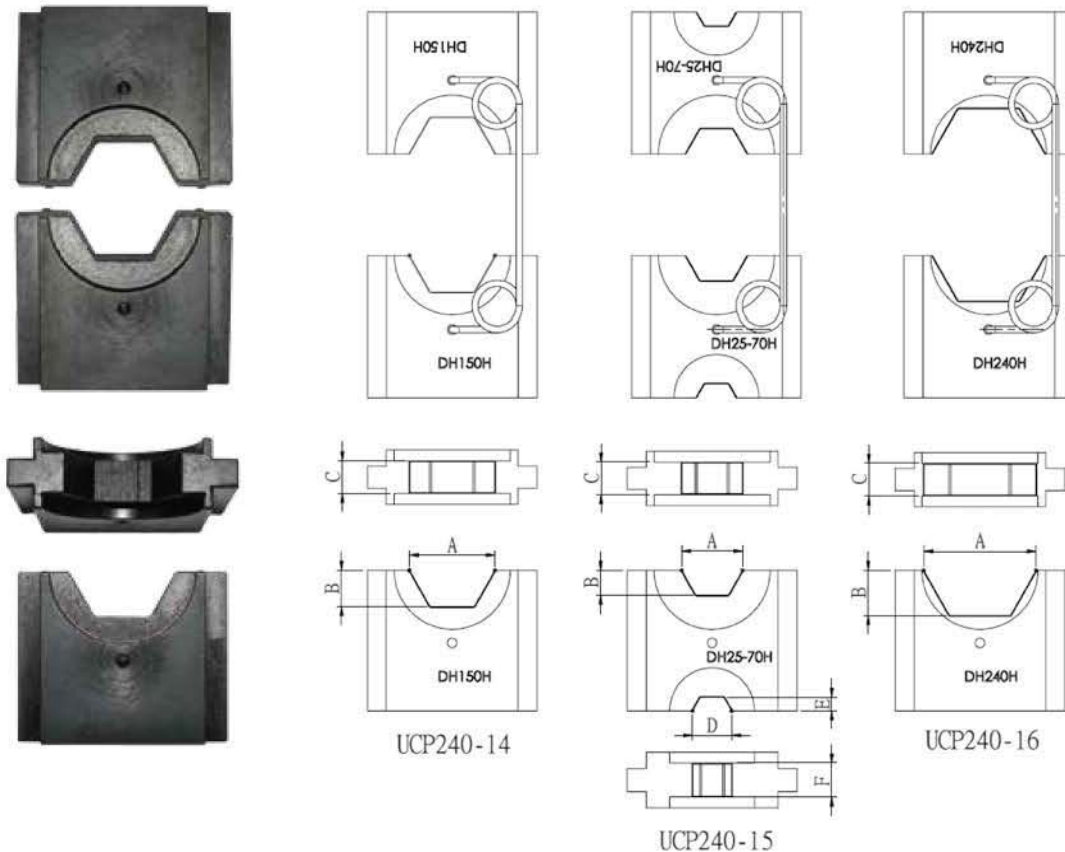

KUDOS USA DIES UCP240 FOR LEC-U240, UCP-240, UCP-240HE

■ For LEC-U240, UCP-240(HE)

DIE NO.	A	B	C	D	E	F
UCP240-14	19	8	7.2	—	—	—
UCP240-15	14	5.5	7.2	9	3	7.2
UCP240-16	25	10	7.2	—	—	—

■ For HYCP-15THE

- Hex Dies for Copper tubular sleeves and lugs, for crimping to copper cables, according to NFC 20.130 standard

KUDOS USA DIES 15THE-CU FOR HYCP-15THE

DIE NO.	A	B	C
15THE-CU400	32.56	14.10	10.60
15THE-CU500	36.03	15.60	10.60
15THE-CU630	42.84	18.55	10.60